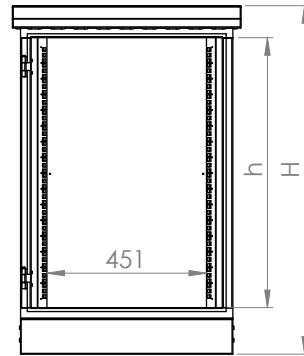

# IP66 OUTDOOR

Technical data pages by Formrack

Outdoor 19" Field Type Cabinet  
Cabinet Reference Rack: 7U 600x600

**FORMRACK®**

Front View

Side View

Front Detail View

Top View

Bottom View

Top Detail View

## SINGLE LAYER

Product Number	Product Name	Dimensions (WxDxH) (mm)	U	H (mm)	h (mm)	Weight (kg)
FORM OUT-7U600Z	7U 600 IP66 OUTDOOR FIELD TYPE CABINET	600x600x586	7	586	361	34

## DOUBLE LAYER

Product Number	Product Name	Dimensions (WxDxH) (mm)	U	H (mm)	h (mm)	Weight (kg)
FORM OUT-7U600ZW	7U 600 IP66 OUTDOOR FIELD TYPE CABINET	600x600x586	7	586	361	40

IP66 OUTDOOR

**FORMRACK**

Address: Akcaburgaz Mah. 592. Sokak No:10 B Blok 34522 Esenyurt - Istanbul - Türkiye  
T: +90 212 565 56 50 / F: +90 212 567 40 46 www.formrack.com / sales@formrack.com