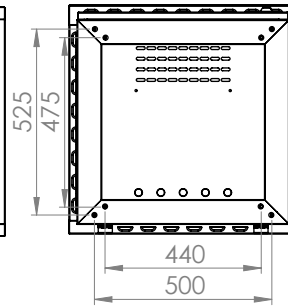

# IP66 OUTDOOR

Technical data pages by Formrack

Outdoor 19" Field Type Cabinet  
Cabinet Reference Rack: 7U 600x600

**FORMRACK®**

Front View

Side View

Front Detail View

Top View

Bottom View

Top Detail View

## SINGLE LAYER

Product Number	Product Name	Dimensions (WxDxH) (mm)	U	H (mm)	h (mm)	Weight (kg)
FORM OUT-7U600Z	7U 600 IP66 OUTDOOR FIELD TYPE CABINET	600x600x586	7	586	361	34

## DOUBLE LAYER

Product Number	Product Name	Dimensions (WxDxH) (mm)	U	H (mm)	h (mm)	Weight (kg)
FORM OUT-7U600ZW	7U 600 IP66 OUTDOOR FIELD TYPE CABINET	600x600x586	7	586	361	40

IP66 OUTDOOR

**FORMRACK**

Address: Akcaburgaz Mah. 592. Sokak No:10 B Blok 34522 Esenyurt - Istanbul - Türkiye  
T: +90 212 565 56 50 / F: +90 212 567 40 46 www.formrack.com / sales@formrack.com