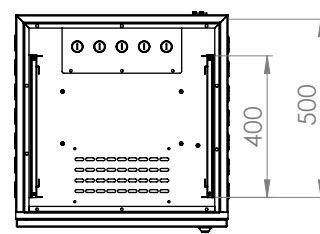

# IP66 OUTDOOR

Technical data pages by Formrack

Outdoor 19" Field Type Cabinet  
Cabinet Reference Rack: 7U 600x600

**FORMRACK®**

Front View

Side View

Front Detail View

Top View

Bottom View

Top Detail View