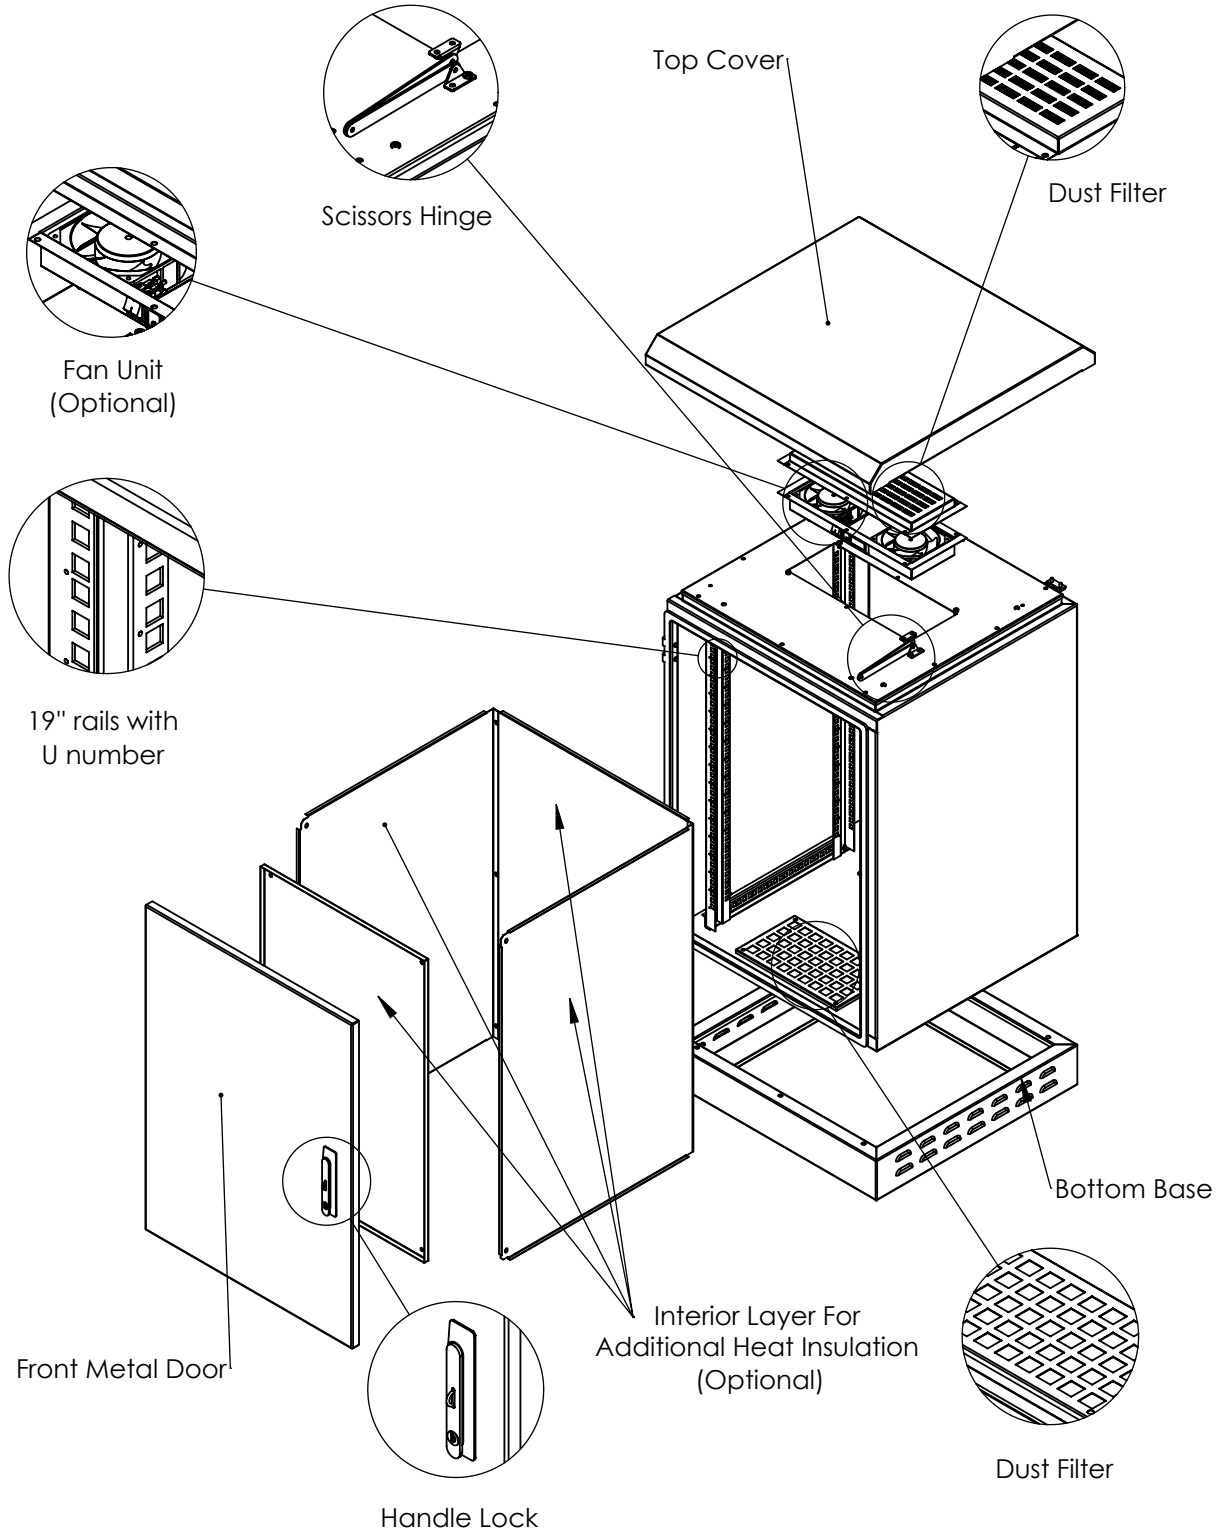

IP66 OUTDOOR

Technical data pages by Formrack

Outdoor 19" Field Type Cabinet
Cabinet Reference Rack: 7U 600x600

FORMRACK

Exploded View

IP66 OUTDOOR

FORMRACK

Address: Akcaburgaz Mah. 592. Sokak No:10 B Blok 34522 Esenyurt - Istanbul - Türkiye
T: +90 212 565 56 50 / F: +90 212 567 40 46 www.formrack.com / sales@formrack.com